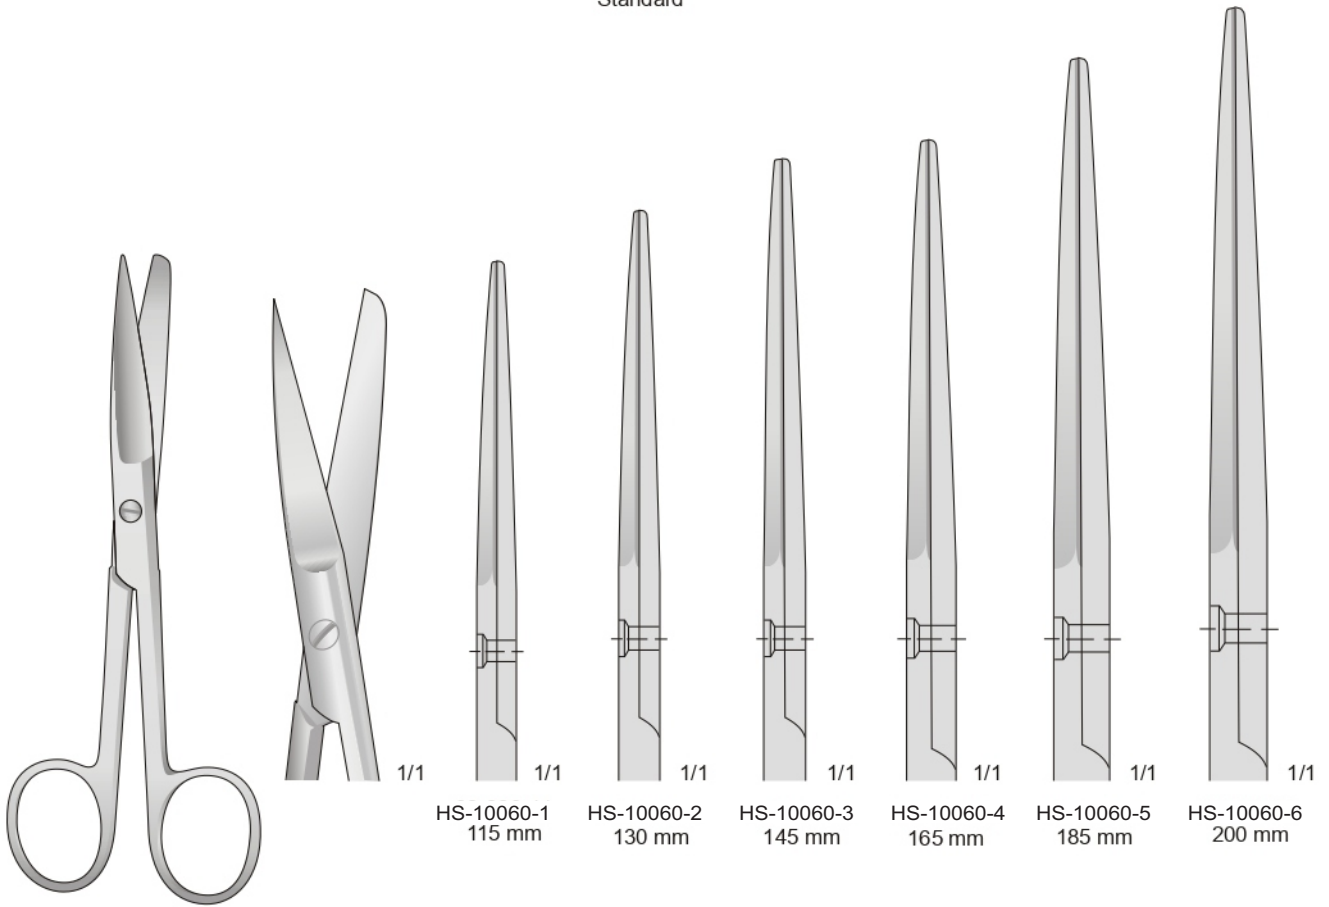

HS-10059-2  
145 mm

1/1

HS-10059-3  
165 mm

1/1

HS-10059-4  
185 mm

HS-10059

**Operating Scissors**

Standard