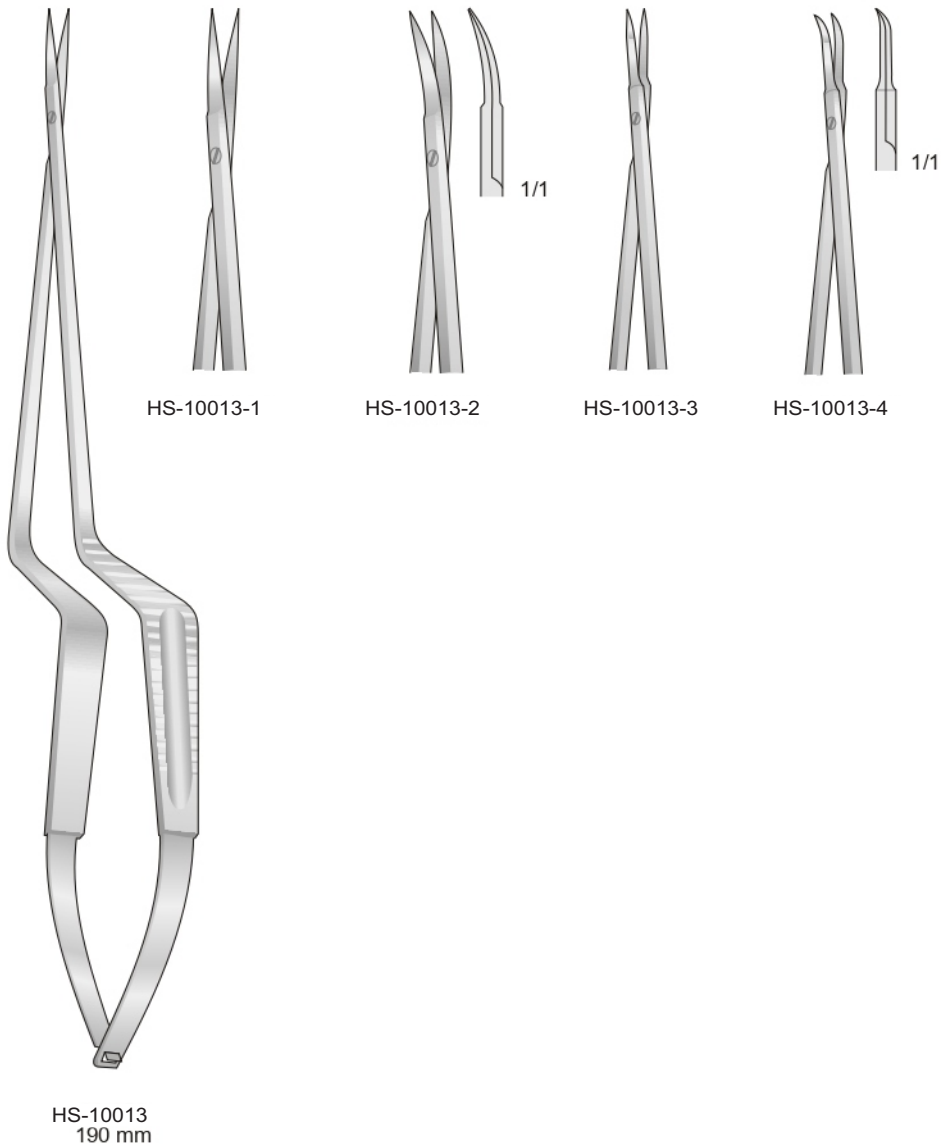

YASARGIL  
HS-10007  
185 mm

JACOBSON  
HS-10008  
185 mm

POTTS-YASARGIL  
HS-10009  
185 mm

HS-10010  
150 mm

BROCK  
HS-10011  
150 mm

BROCK  
HS-10012  
150 mm

Dentellata  
 Sawedge  
 Gezahnt  
 Dentelés  
 Dentadas

YASARGIL  
 HS-10014  
 225 mm

YASARGIL  
 HS-10014-1

YASARGIL  
 HS-10014-2

YASARGIL  
 HS-10015  
 245 mm

VANNAS  
 HS-10016  
 225 mm

Acute  
 Pointed  
 Spitz  
 Pointus  
 Agudas

MICRO-IRIS  
 HS-10017  
 85 mm