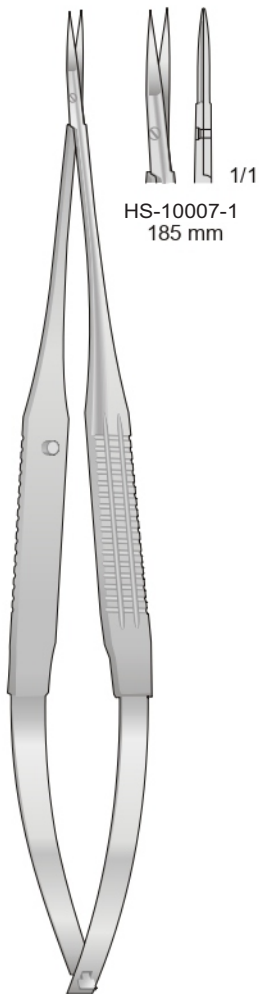

# Surgical

INSTRUMENTS CATALOGUE

VANNAS  
HS-10001  
85 mm

NOYES  
HS-10002  
120 mm

WESTCOTT  
HS-10003  
120 mm

NOYES  
HS-10004  
120 mm

HS-10005  
160 mm

HS-10006  
160 mm

YASARGIL  
HS-10007  
185 mm

JACOBSON  
HS-10008  
185 mm

POTTS-YASARGIL  
HS-10009  
185 mm

HS-10010  
150 mm

BROCK  
HS-10011  
150 mm

BROCK  
HS-10012  
150 mm

Dentellata  
 Sawedge  
 Gezahnt  
 Dentelés  
 Dentadas