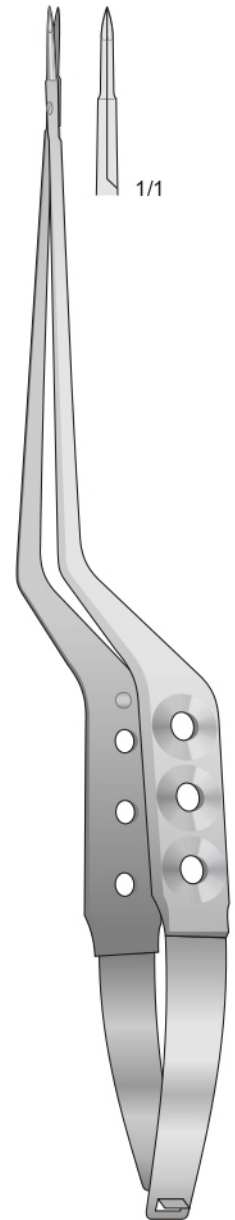

YASARGIL  
HS-10007  
185 mm

JACOBSON  
HS-10008  
185 mm

POTTS-YASARGIL  
HS-10009  
185 mm

HS-10010  
150 mm

BROCK  
HS-10011  
150 mm

BROCK  
HS-10012  
150 mm

Dentellata  
 Sawedge  
 Gezahnt  
 Dentelés  
 Dentadas

YASARGIL  
 HS-10014  
 225 mm

YASARGIL  
 HS-10014-1

YASARGIL  
 HS-10014-2

YASARGIL  
 HS-10015  
 245 mm

VANNAS  
 HS-10016  
 225 mm

Acute  
 Pointed  
 Spitz  
 Pointus  
 Agudas

MICRO-IRIS  
 HS-10017  
 85 mm