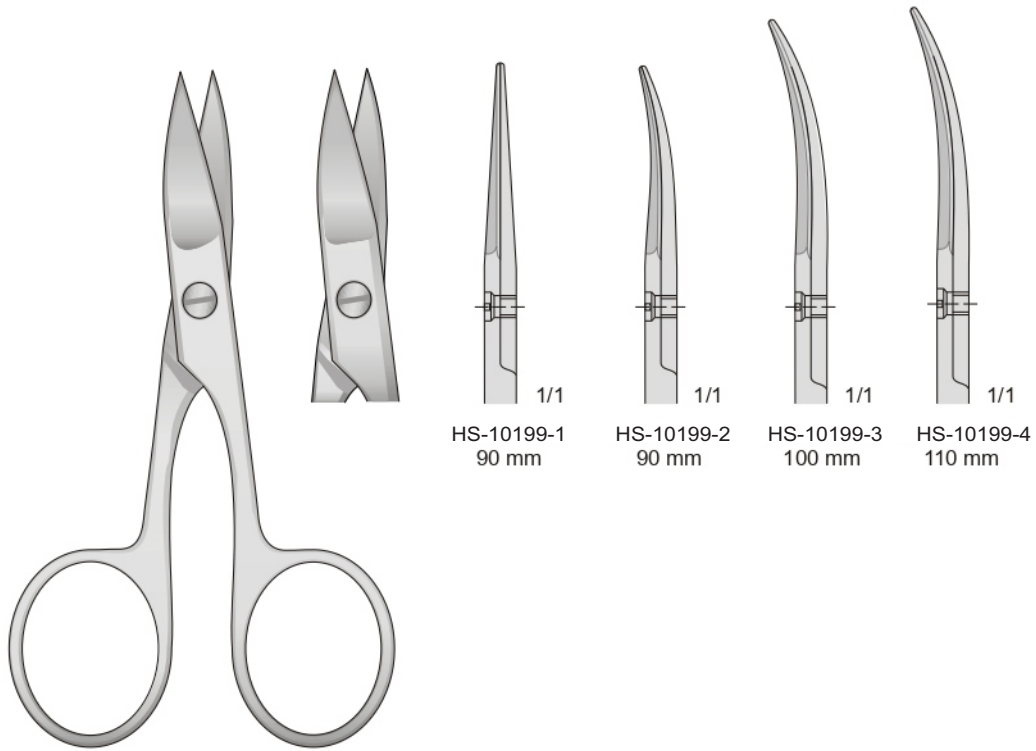

Wire Cutter  
TC

SMITH  
HS-10193  
160 mm

Wire Cutter  
TC

SMITH  
HS-10194  
160 mm

*Wire and Plate Cutting Scissors*

Smusse - Blunt - Stumpf - MousSES - Romas

BEEBE  
 HS-10197  
 110 mm

Acute - Sharp - Spitz - Pointus - Agudas

BEEBE  
 HS-10198  
 110 mm

HS-10199

HS-10200

**Manufacturer & Exporter  
Of Surgical, Dental & Beauty Instruments.**