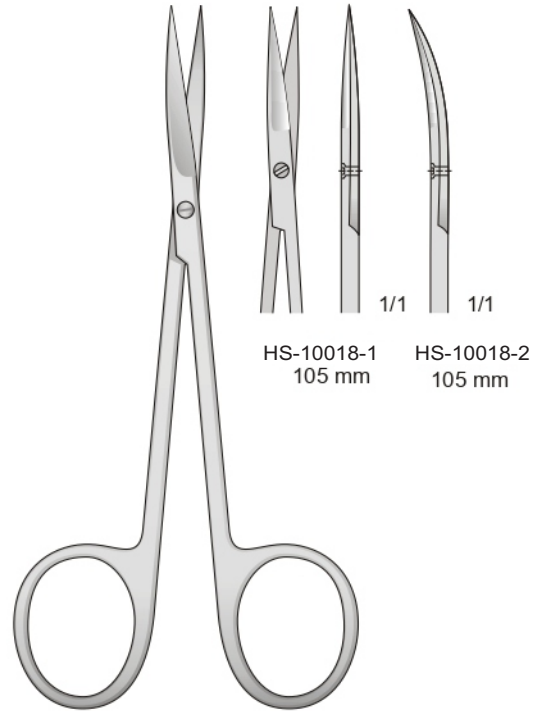

YASARGIL  
 HS-10014  
 225 mm

YASARGIL  
 HS-10014-1

YASARGIL  
 HS-10014-2

YASARGIL  
 HS-10015  
 245 mm

VANNAS  
 HS-10016  
 225 mm

Acute  
 Pointed  
 Spitz  
 Pointus  
 Agudas

MICRO-IRIS  
 HS-10017  
 85 mm