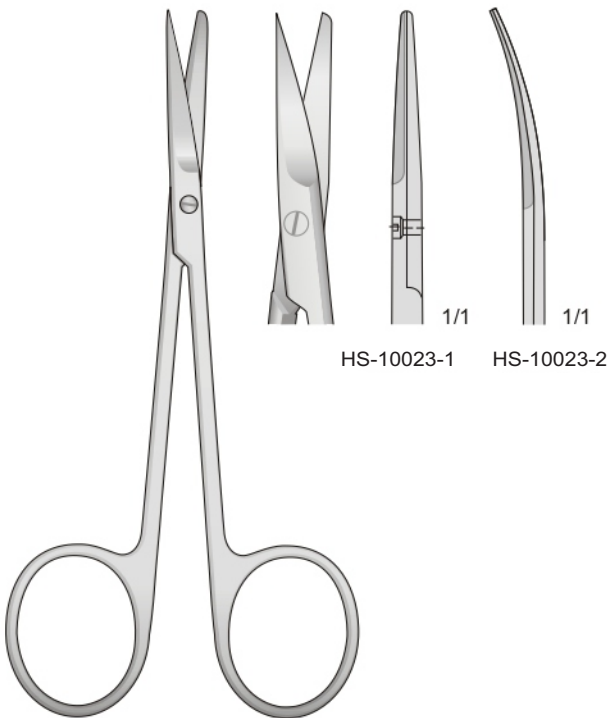

HS-10023
110 mm