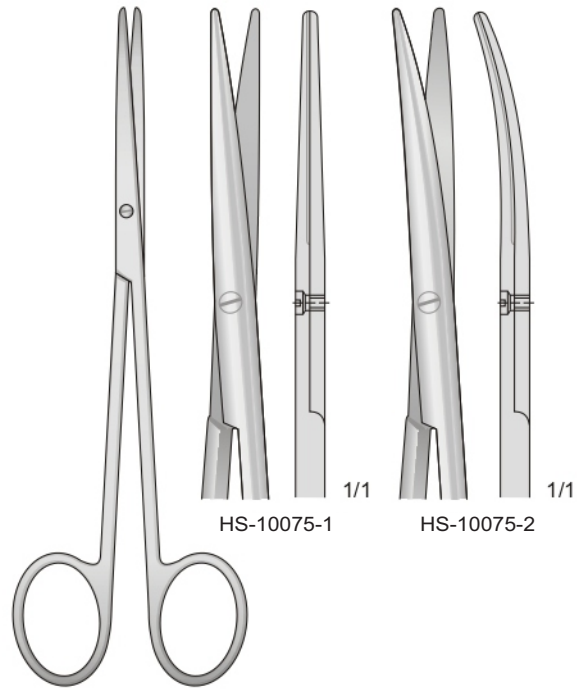

HS-10075-1

HS-10075-2

METZENBAUM-FINE
HS-10075
145 mm