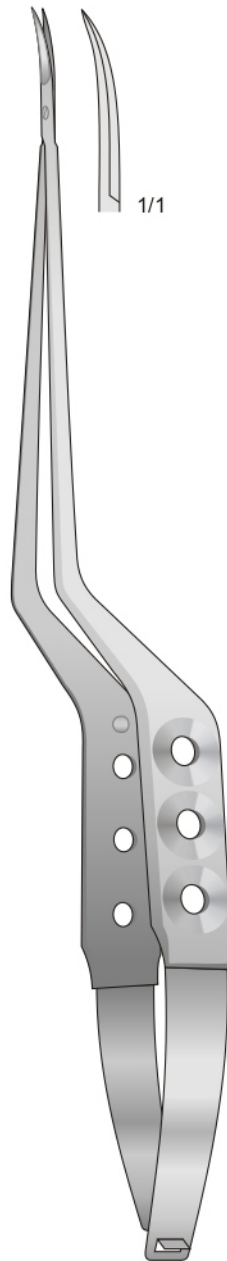

# Surgical

INSTRUMENTS CATALOGUE

VANNAS  
HS-10001  
85 mm

NOYES  
HS-10002  
120 mm

WESTCOTT  
HS-10003  
120 mm

NOYES  
HS-10004  
120 mm

HS-10005  
160 mm

HS-10006  
160 mm

YASARGIL  
HS-10007  
185 mm

JACOBSON  
HS-10008  
185 mm

POTTS-YASARGIL  
HS-10009  
185 mm

HS-10010  
150 mm

BROCK  
HS-10011  
150 mm

BROCK  
HS-10012  
150 mm

Dentellata  
 Sawedge  
 Gezahnt  
 Dentelés  
 Dentadas

YASARGIL  
 HS-10014  
 225 mm

YASARGIL  
 HS-10014-1

YASARGIL  
 HS-10014-2

YASARGIL  
 HS-10015  
 245 mm

VANNAS  
 HS-10016  
 225 mm

Acute  
 Pointed  
 Spitz  
 Pointus  
 Agudas

MICRO-IRIS  
 HS-10017  
 85 mm