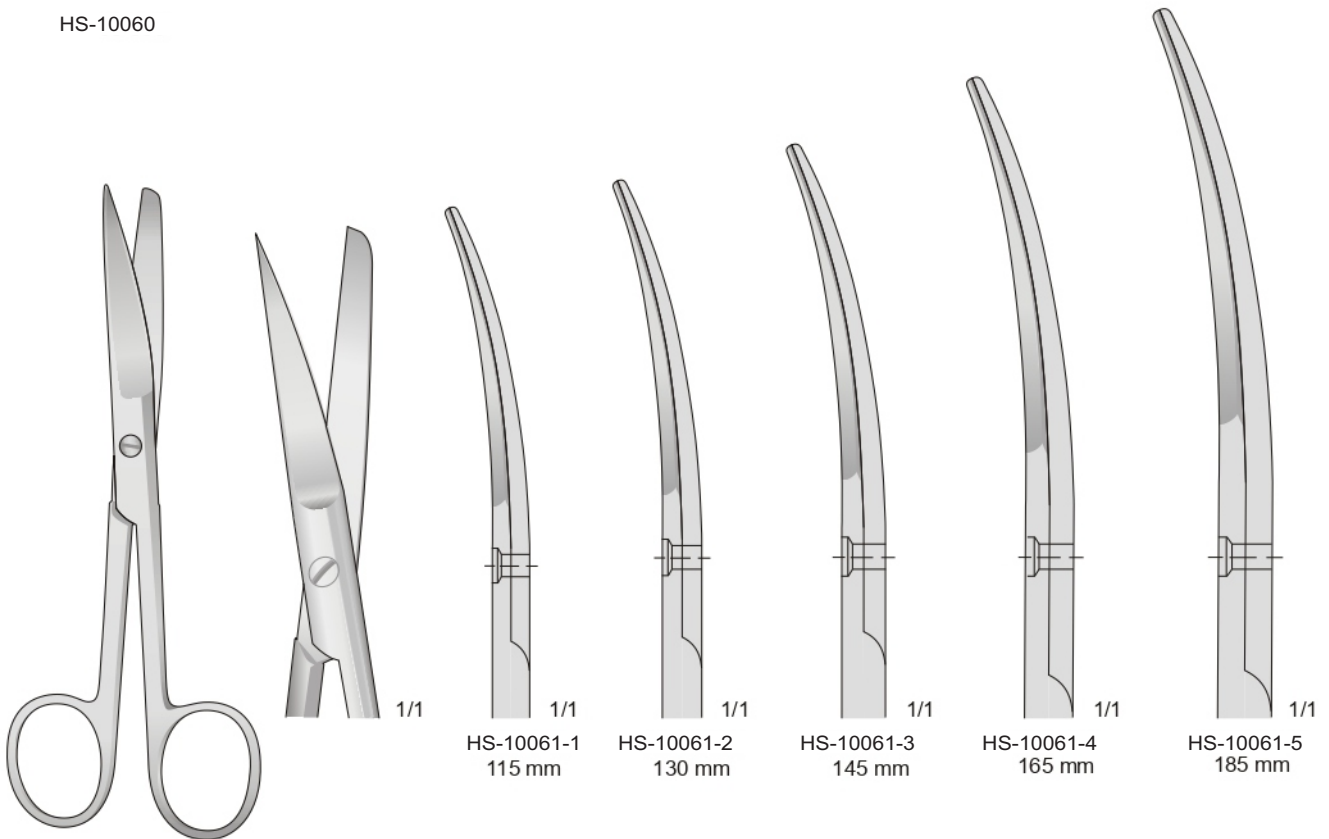

Operating Scissors

Standard

HS-10061