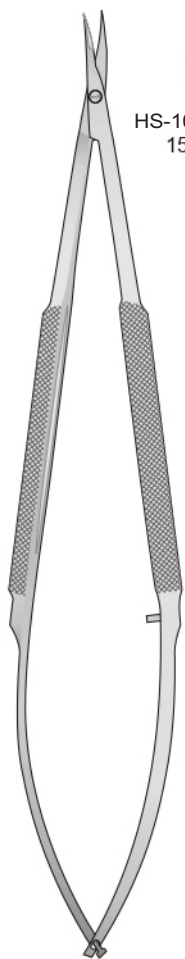

# Surgical

INSTRUMENTS CATALOGUE

VANNAS  
HS-10001  
85 mm

NOYES  
HS-10002  
120 mm

WESTCOTT  
HS-10003  
120 mm

NOYES  
HS-10004  
120 mm

HS-10005  
160 mm

HS-10006  
160 mm

YASARGIL  
HS-10007  
185 mm

JACOBSON  
HS-10008  
185 mm

POTTS-YASARGIL  
HS-10009  
185 mm

HS-10010  
150 mm

BROCK  
HS-10011  
150 mm

BROCK  
HS-10012  
150 mm

Dentellata  
 Sawedge  
 Gezahnt  
 Dentelés  
 Dentadas