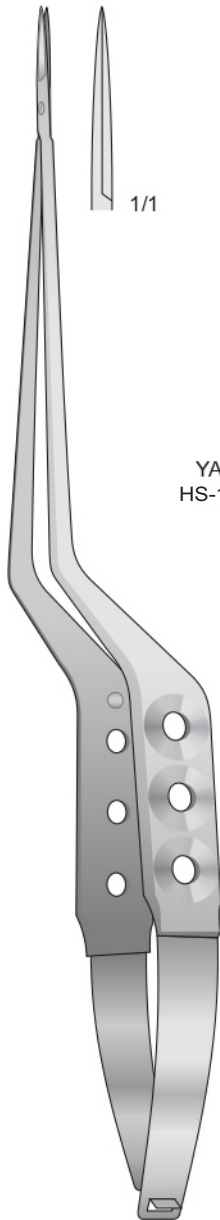

# Surgical

INSTRUMENTS CATALOGUE

VANNAS  
HS-10001  
85 mm

NOYES  
HS-10002  
120 mm

WESTCOTT  
HS-10003  
120 mm

NOYES  
HS-10004  
120 mm

HS-10005  
160 mm

HS-10006  
160 mm

YASARGIL  
HS-10007  
185 mm

JACOBSON  
HS-10008  
185 mm

POTTS-YASARGIL  
HS-10009  
185 mm

HS-10010  
150 mm

BROCK  
HS-10011  
150 mm

BROCK  
HS-10012  
150 mm

Dentellata  
 Sawedge  
 Gezahnt  
 Dentelés  
 Dentadas

YASARGIL  
 HS-10014  
 225 mm

YASARGIL  
 HS-10014-1

YASARGIL  
 HS-10014-2

YASARGIL  
 HS-10015  
 245 mm

VANNAS  
 HS-10016  
 225 mm

Acute  
 Pointed  
 Spitz  
 Pointus  
 Agudas

MICRO-IRIS  
 HS-10017  
 85 mm