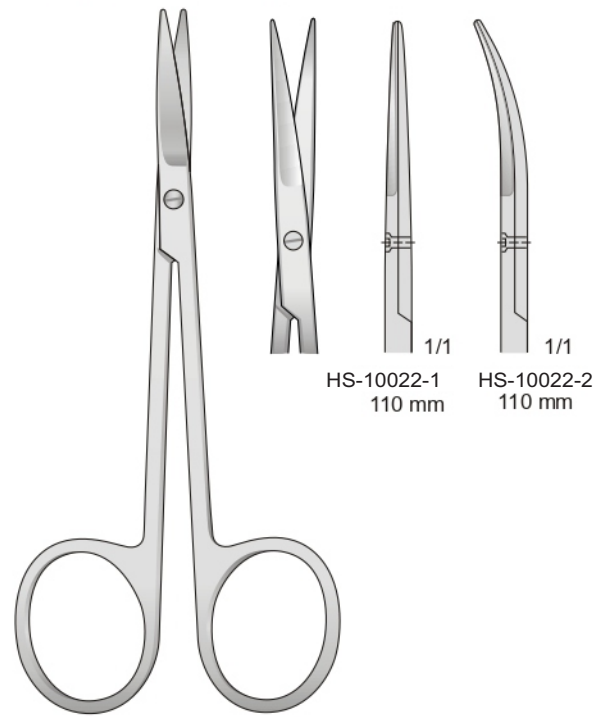

HS-10022
110 mm