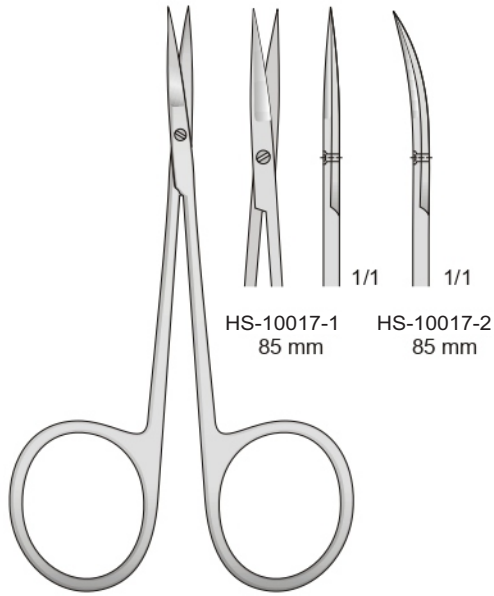

YASARGIL  
 HS-10014  
 225 mm

YASARGIL  
 HS-10014-1

YASARGIL  
 HS-10014-2

YASARGIL  
 HS-10015  
 245 mm

VANNAS  
 HS-10016  
 225 mm

Acute  
 Pointed  
 Spitz  
 Pointus  
 Agudas

MICRO-IRIS  
 HS-10017  
 85 mm