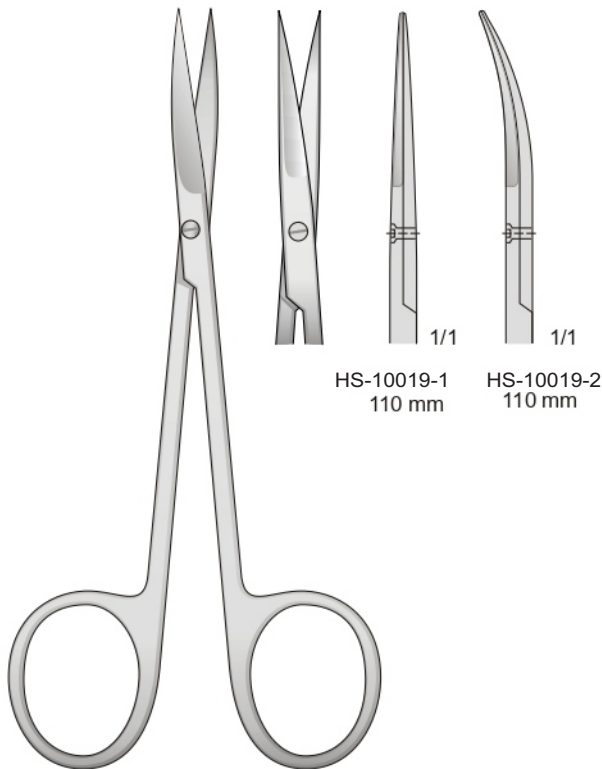

IRIS
HS-10019
110 mm