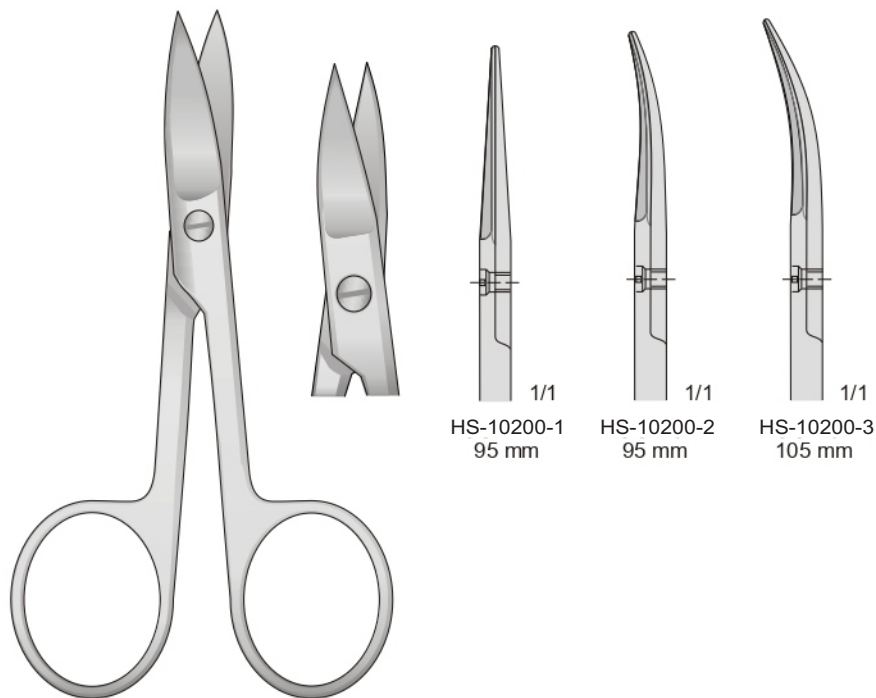

Wire Cutter  
TC

SMITH  
HS-10193  
160 mm

Wire Cutter  
TC

SMITH  
HS-10194  
160 mm

*Wire and Plate Cutting Scissors*

Smusse - Blunt - Stumpf - MousSES - Romas

BEEBE  
 HS-10197  
 110 mm

Acute - Sharp - Spitz - Pointus - Agudas

BEEBE  
 HS-10198  
 110 mm

HS-10199

HS-10200

**Manufacturer & Exporter  
Of Surgical, Dental & Beauty Instruments.**