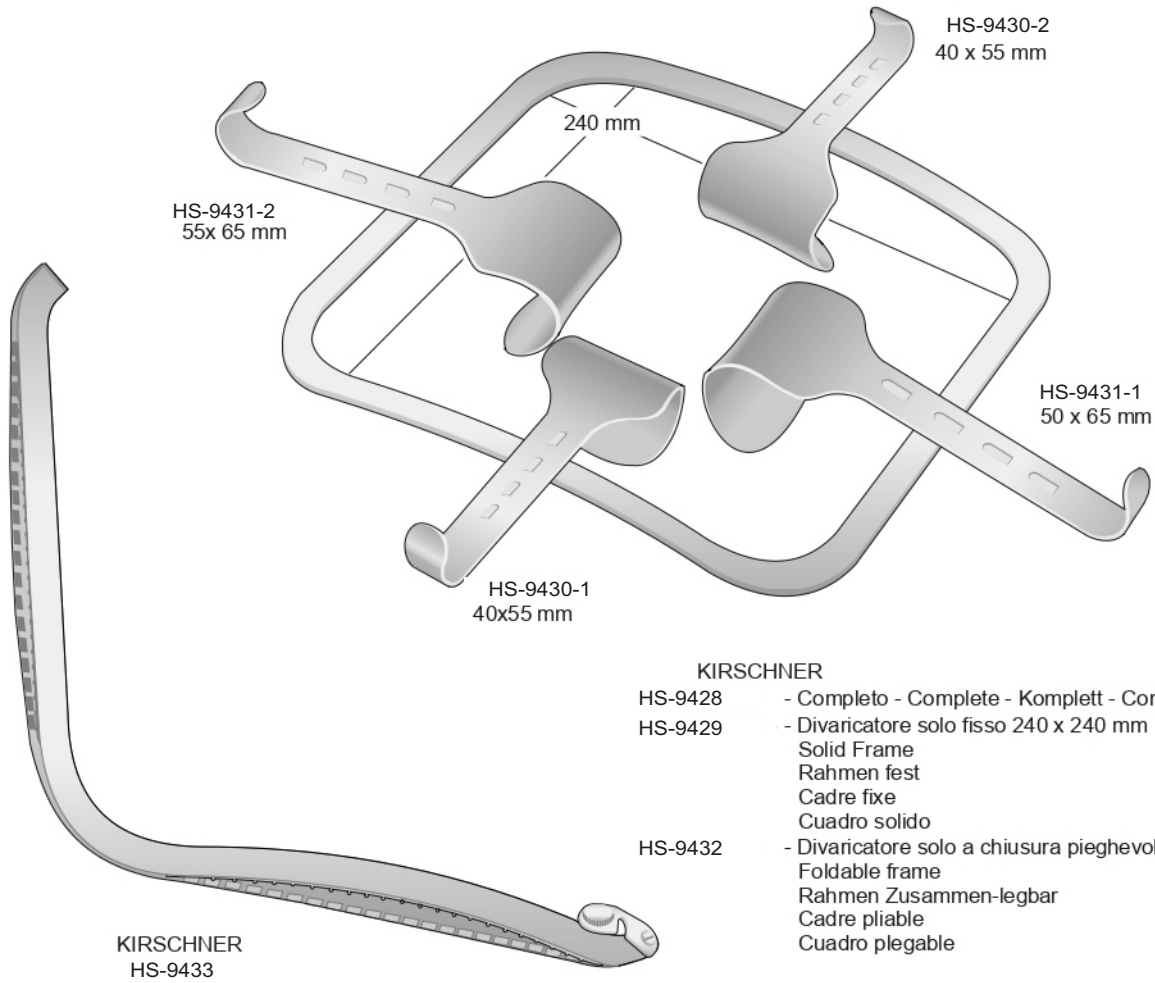

HS-9424-4  
Valva centrale  
Center blade  
Mittelblatt  
Valve centrale  
Valva central  
80 x 80 mm

BALFOUR MODIF.  
HS-9427

45 X 85 mm

HS-9427-1  
170 mm

75 X 65 mm

HS-9427-2  
230 mm

70 X 100 mm

HS-9427-3  
200 mm