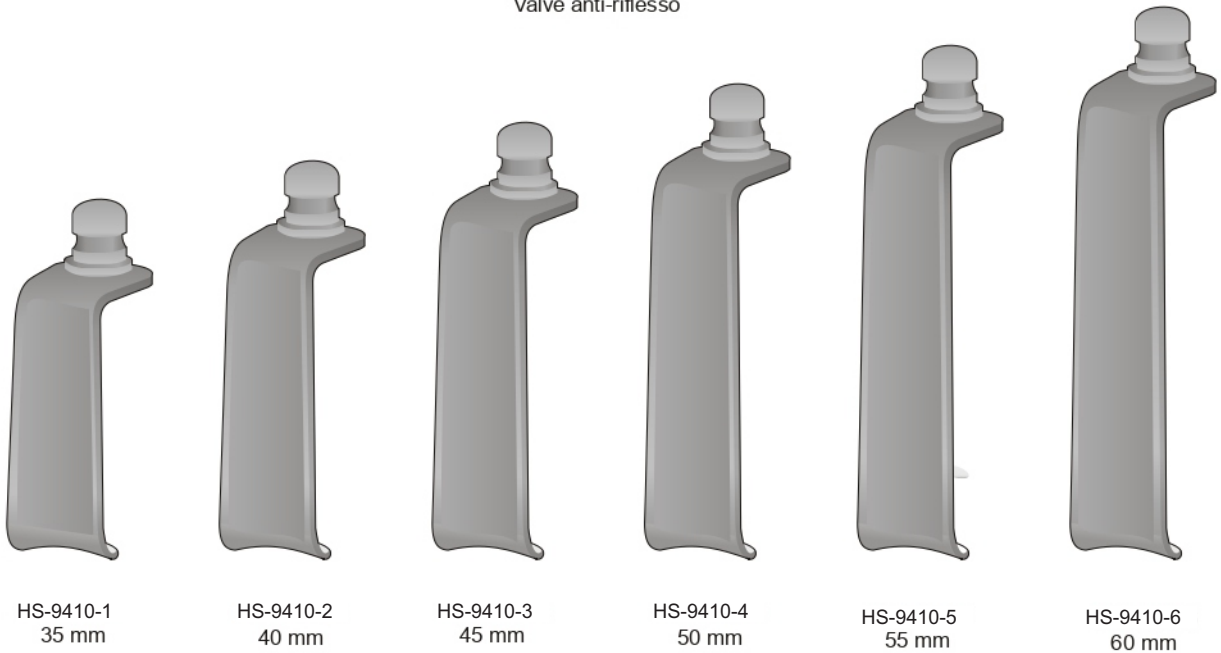

Valve anti-riflesso

HS-9410-1
35 mm

HS-9410-2
40 mm

HS-9410-3
45 mm

HS-9410-4
50 mm

HS-9410-5
55 mm

HS-9410-6
60 mm