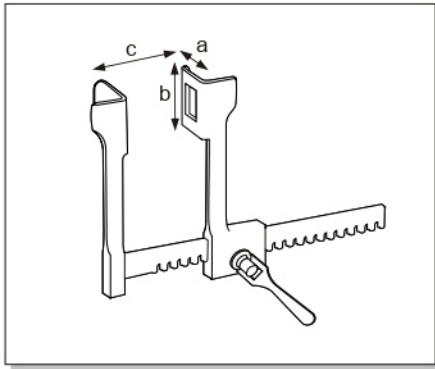

BABY FINOCCHIETTO
a b c
HS-9444 18 x 20 mm 75 mm