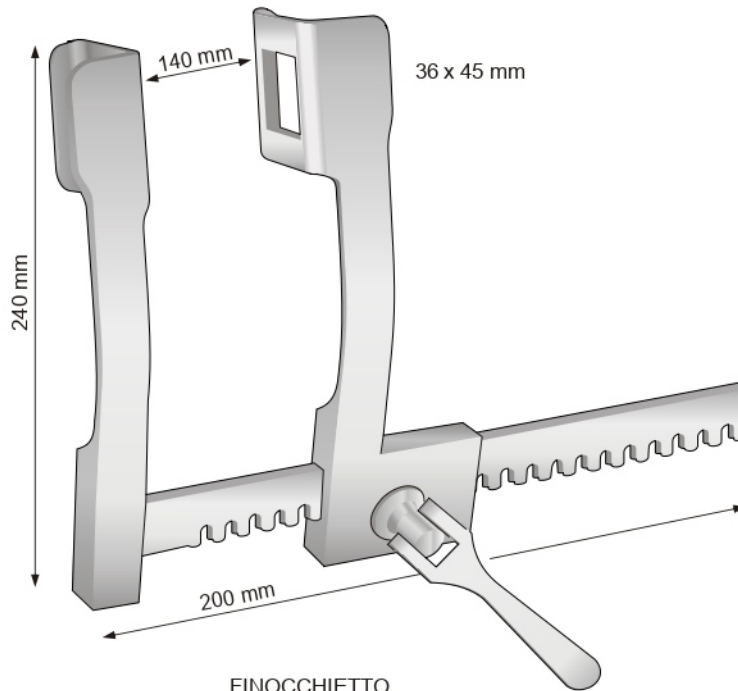

FINOCCHIETTO
a b c
HS-9444-1 40 x 40 mm 165 mm
HS-9444-2 45 x 65 mm 200 mm
HS-9444-3 70 x 65 mm 250 mm