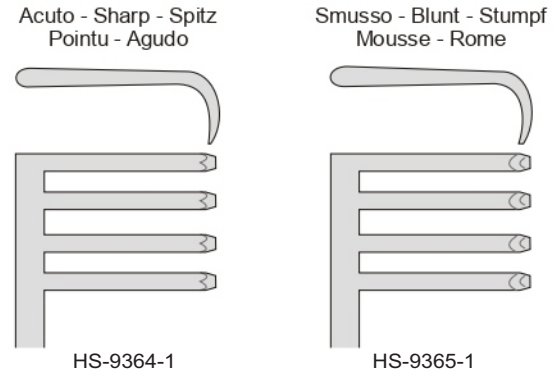

Retractors

ADSON
HS-9362 / HS-0363
200 mm