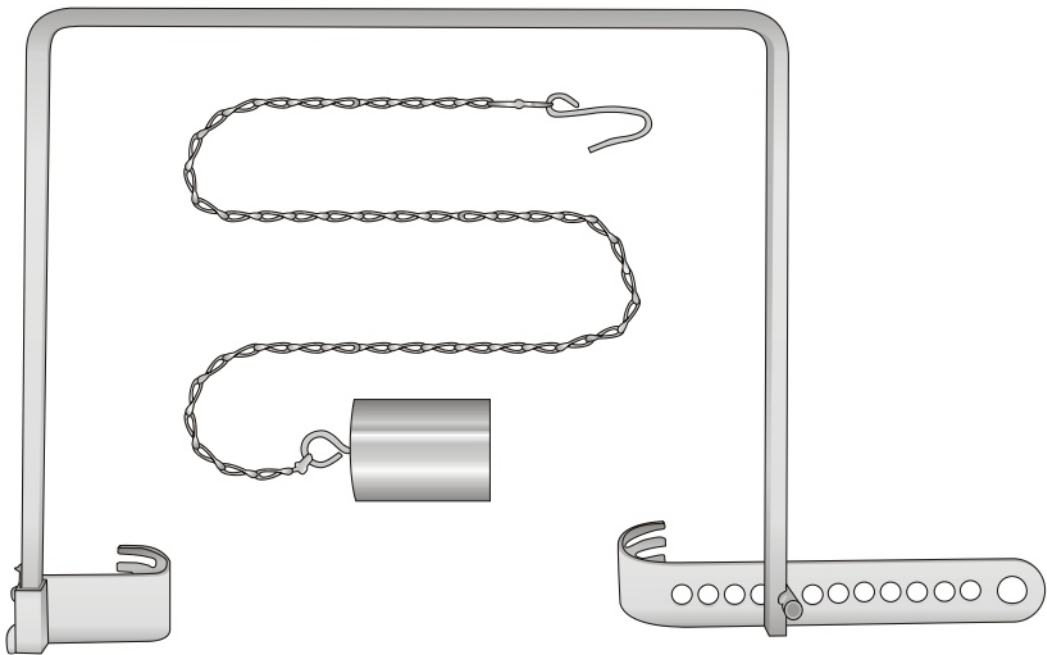

HS-9443-1
Valva regolabile
Large blade

HS-9443-2
Valva piccola
Small blade

HS-9443-3
Contrappeso + catenella
Weight with chain

Divaricatore per anca
Retractor with chain
Wundhaken mit Kette

Completo - Complete - Komplet
Complete - Completos

CHARNELY
HS-9443