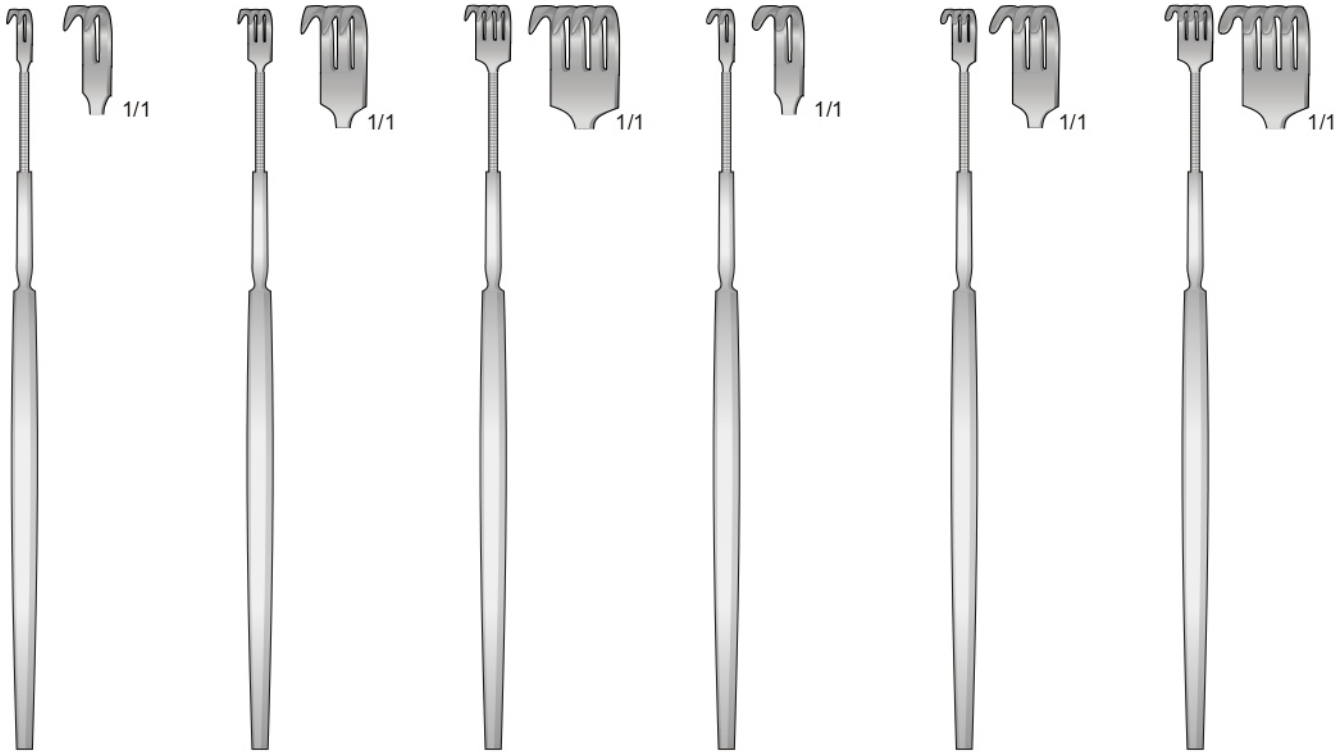

Retractors

Divaricatori delicati flessibili-acuti
Feine wundhaken flexibel-spitz
Delicate retractors flexible-sharp
Separadores finos flexibles-agudas

Divaricatori delicati flessibili-smussi
Feine wundhaken flexibel-stumpf
Delicate retractors flexible-blunt
Separadores finos flexibles-romas

HS-9212
150 mm

HS-9212
150 mm

HS-9213
150 mm

HS-9214
150 mm

HS-9215
150 mm

HS-9216
150 mm