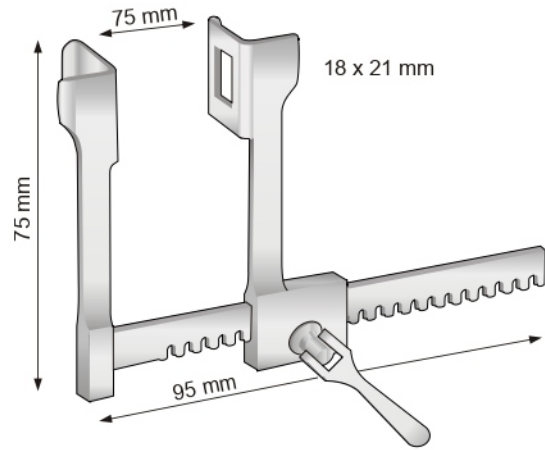

BABY FINOCCHIETTO
a b c
HS-9444 18 x 20 mm 75 mm