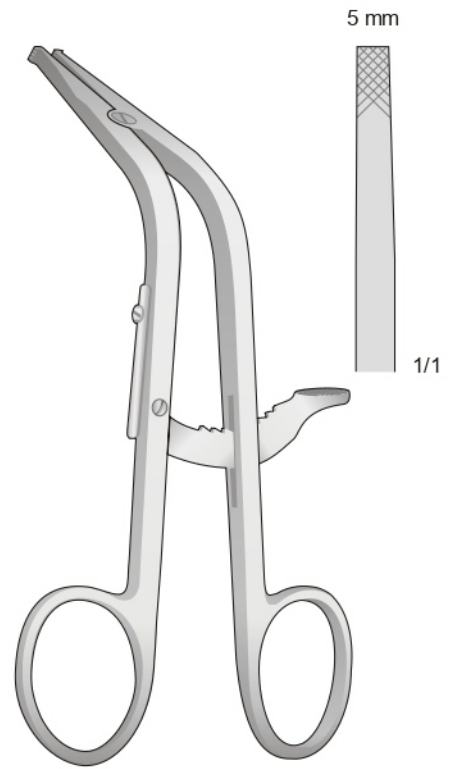

HS-9409  
Divaricatore solo  
Retractor only  
Sperrer allein  
Ecarteur seul  
Separador suelto

CASPAR  
HS-9409

Valve anti-riflesso

HS-9410-1  
35 mm

HS-9410-2  
40 mm

HS-9410-3  
45 mm

HS-9410-4  
50 mm

HS-9410-5  
55 mm

HS-9410-6  
60 mm

CLOWARD  
 HS-9411  
 150 mm

CLOWARD  
 HS-9412  
 160 mm

CLOWARD  
 HS-9413  
 160 mm

INGE  
 HS-9414  
 160 mm

INGE  
 HS-9415  
 275 mm

GOSSET  
HS-9416

GOSSET  
HS-9417