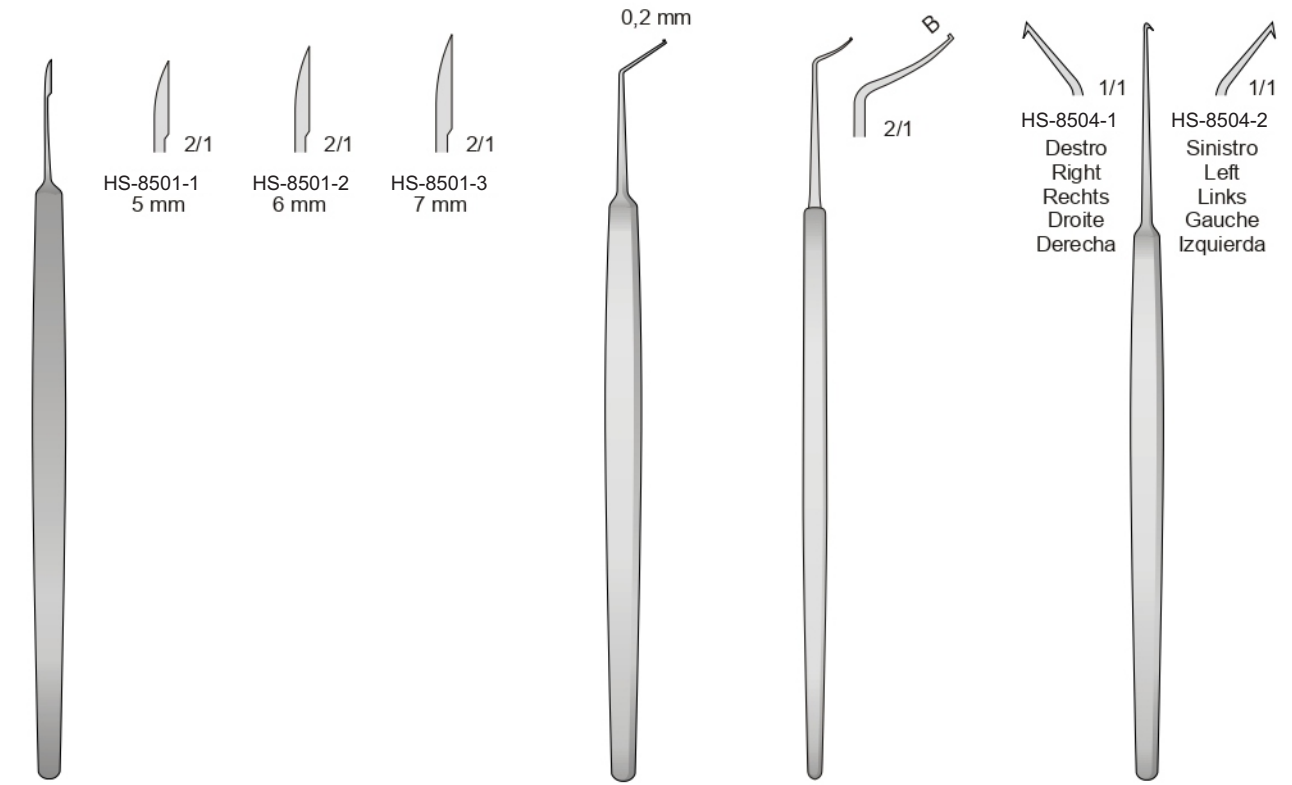

Health Fast Surgical

Surgical Manufacturer Company

www.healthfastsurgical.com

Ophthalmology

Surgical

INSTRUMENTS CATALOGUE

ZIEGLER
HS-8501
115 mm

HS-8501-1
5 mm

HS-8501-2
6 mm

HS-8501-3
7 mm

HS-8502
120 mm

HS-8503-1
125 mm

HS-8503-2
14-120

HS-8504-1
Destro
Right
Rechts
Droite
Derecha

HS-8504-2
Sinistro
Left
Links
Gauche
Izquierda

GRAEFE
HS-8504
130 mm