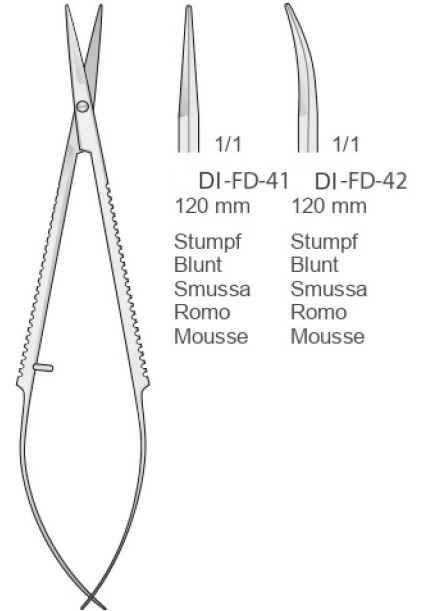

1/1 1/1
DI-FD-41 DI-FD-42
120 mm 120 mm
Stumpf
Blunt
Smussa
Romo
Mousse

DI-FD-41/ DI-FD-42
120 mm