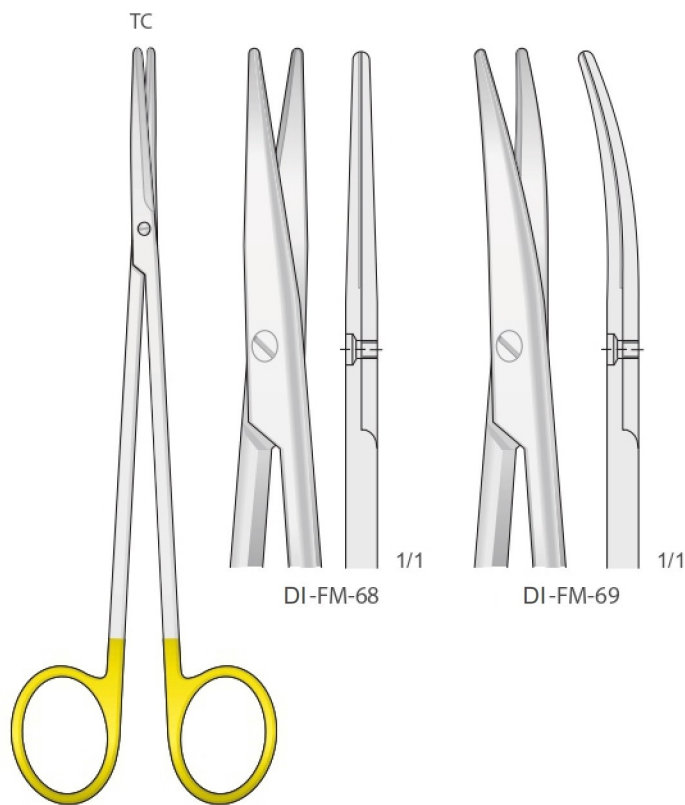

METZENBAUM
DI-FM-68/ DI-FM-69
185 mm