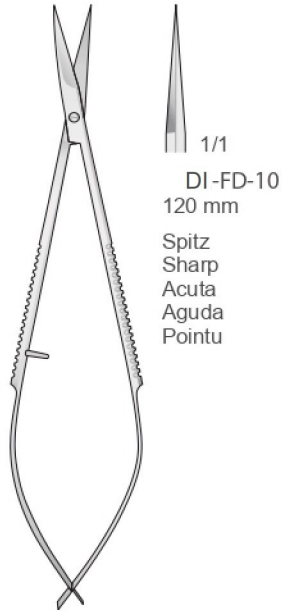

Health Fast Surgical
Surgical Manufacturer Company

**Surgical
Scissors**

**DENTAL
INSTRUMENTS CATALOGUE**

Mikro-Scheren
Micro Scissors
Micro Forbidi
Micro Tijeras
Micro Ciseaux

1/1
DI-FD-10
120 mm
Spitz
Sharp
Acuta
Aguda
Pointu

NOYES
DI-FD-10
120 mm

1/1
DI-FD-12
120 mm
Spitz
Sharp
Acuta
Aguda
Pointu

NOYES
DI-FD-12
120 mm

1/1 1/1
DI-FD-41 DI-FD-42
120 mm 120 mm
Stumpf
Blunt
Smussa
Romo
Mousse

DI-FD-41/ DI-FD-42
120 mm

1/1 1/1
DI-FD-15 DI-FD-13
120 mm 120 mm
Spitz
Sharp
Acuta
Aguda
Pointu