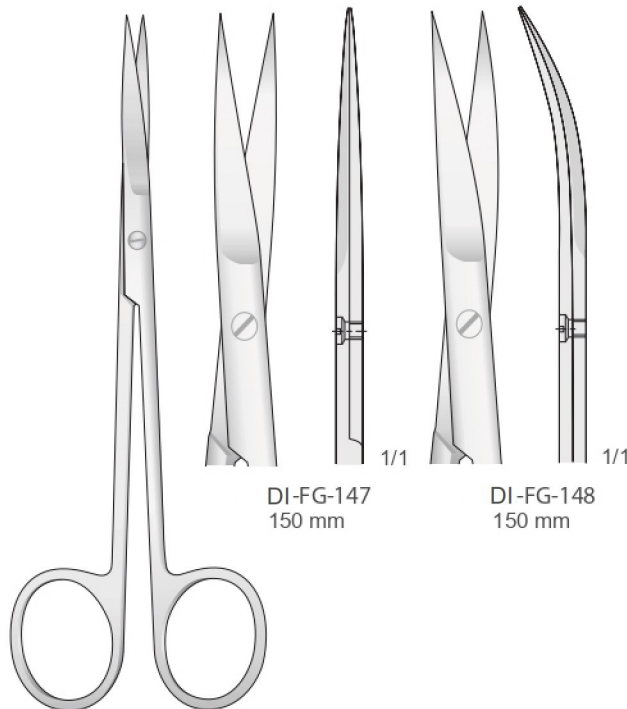

Spitz
Sharp
Acuta
Aguda
Pointu

METZENBAUM
DI-FG-28
145 mm

1/1

Spitz
Sharp
Acuta
Aguda
Pointu

METZENBAUM
DI-FG-14
145 mm

DI-FG-147
150 mm

DI-FG-148
150 mm

JOSEPH
DI-FG-147/ DI-FG-148
150 mm