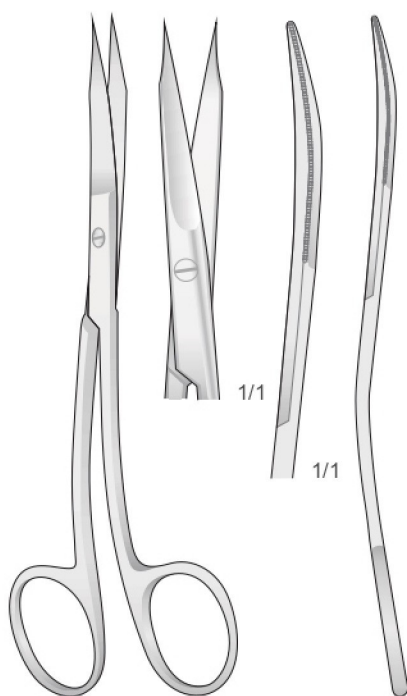

GOLDMAN-FOX S FORM
GFS
130 mm