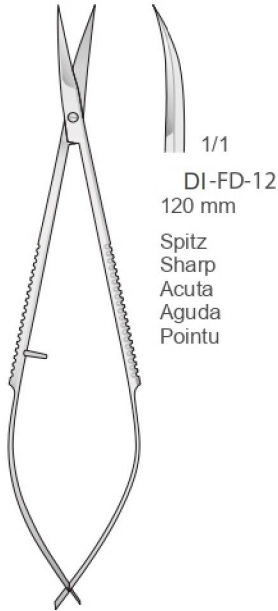

1/1
DI-FD-12
120 mm
Spitz
Sharp
Acuta
Aguda
Pointu

NOYES
DI-FD-12
120 mm