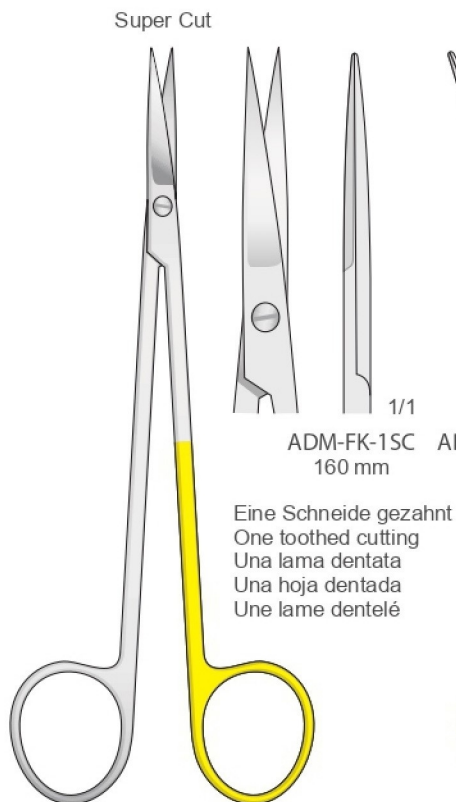

KELLY
...DI-FK-1SC/ADM-FK-2SC
160 mm