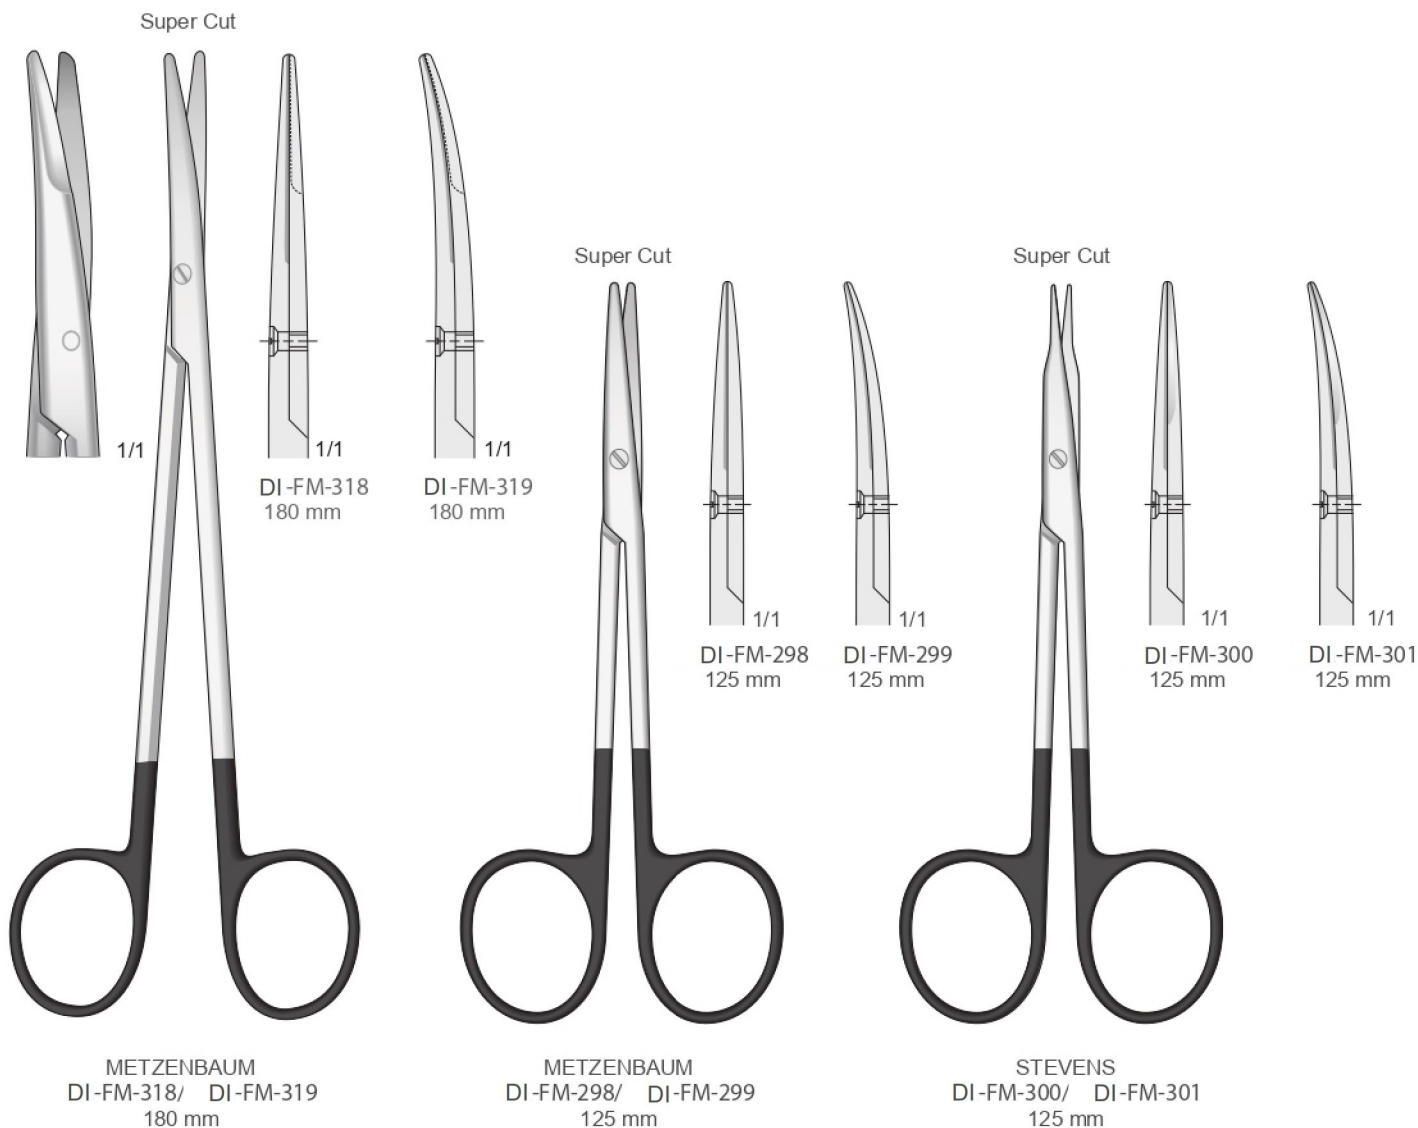

Scheren
Scissors
Forbici
Tijeras
Ciseaux

SUPER CUT

Super Cut Scissors have specially designed cutting edges.
One regular edge and **one sharp-knife edge**.

Extremely Sharp Razor Edge / Atraumatic
Extrem Scharfe Spitzer Beck / Atraumatische
Tranchant extrêmement aiguisée / Atraumatique
Borde extremadamente afilado / Atraumática
Taglio estremamente affilato / Atraumatica

One side serrated
Eine seite gezahnt
Un côté dentelé
Un lado dentado
Un lato dentellato