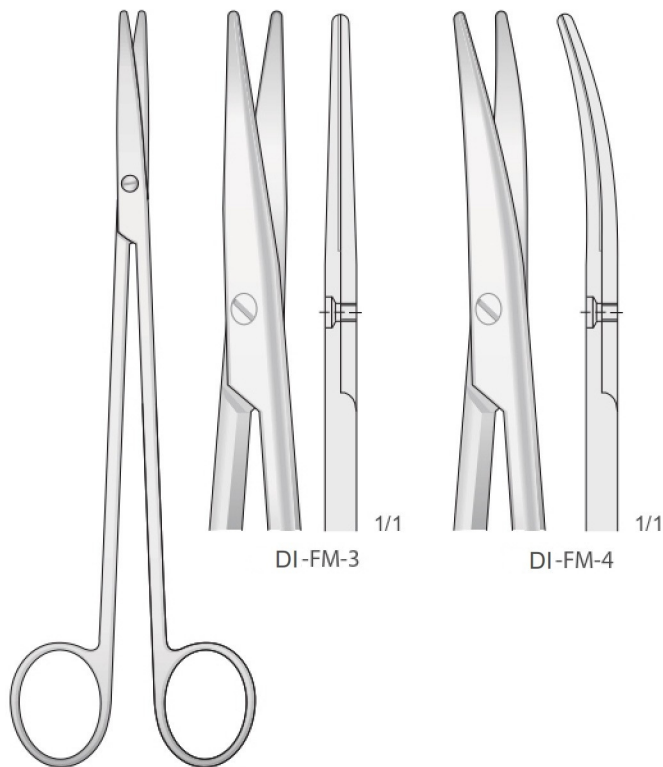

METZENBAUM
DI-FM-3/ DI-FM-4
185 mm