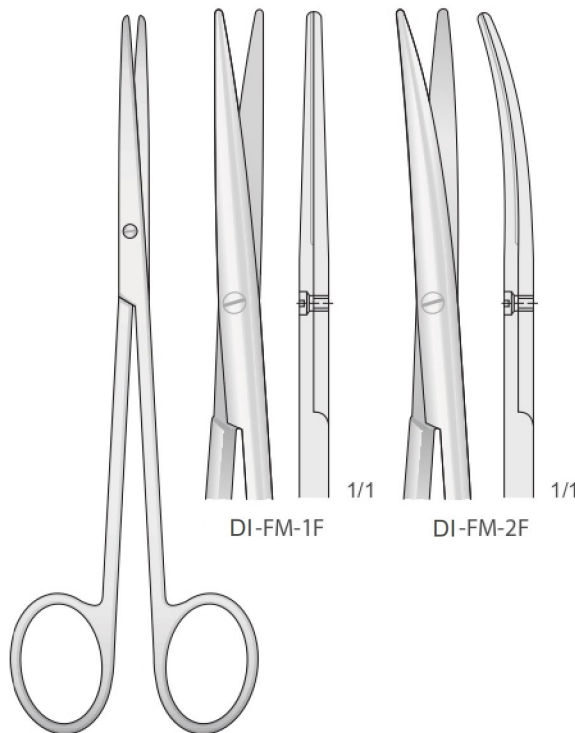

METZENBAUM-FINO
DI-FM-1F/ DI-FM-2F
145 mm