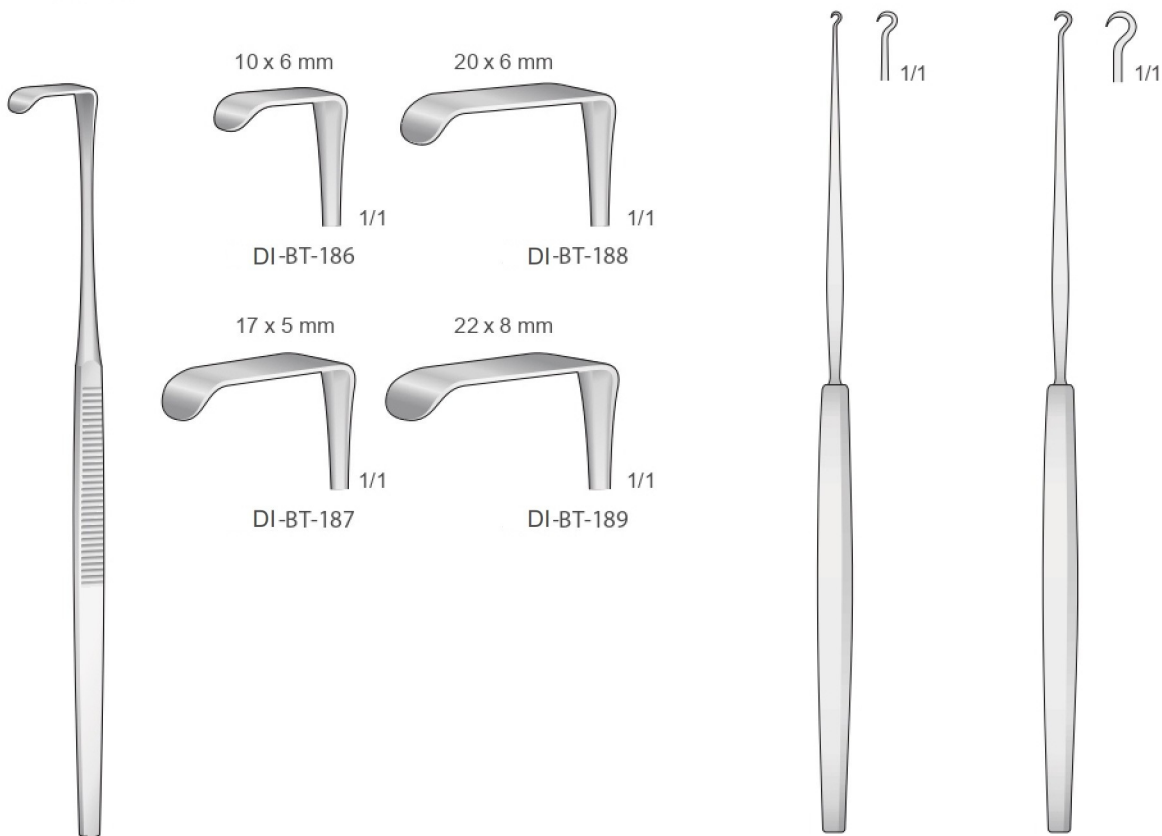

JOSEPH
DI-BT-210/ DI-BT-214
160 mm